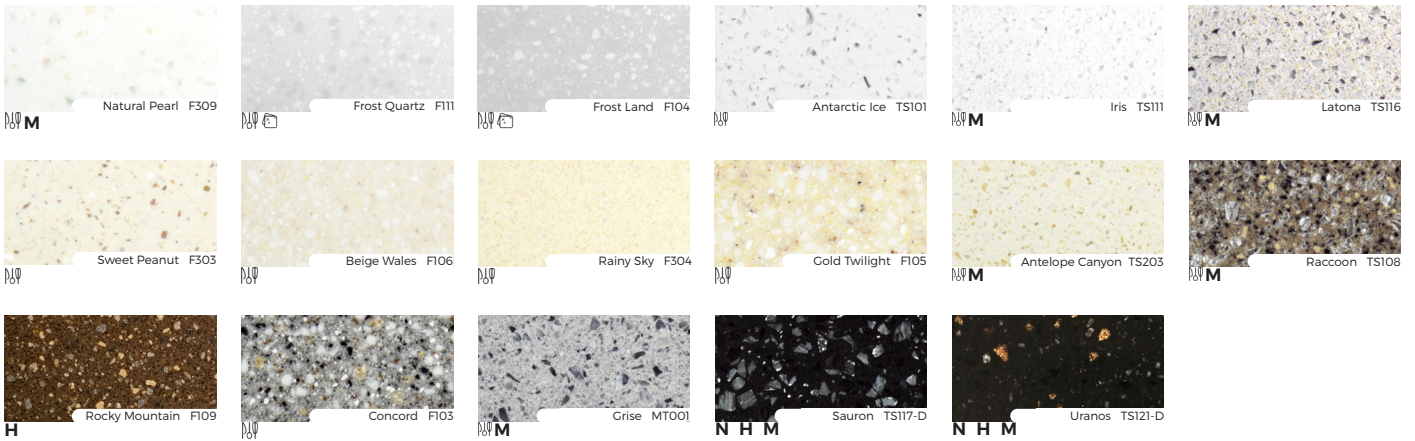

Solid Colours

Small and Medium Chips

Large & Transparent Chips

UP Chips

Marbled Colours

NEW COLOURS OF TRISTONE

THE 2022 COLLECTION

Cocoa Powder S309

H

Velvet F218

H

Terrazzo Bianco B016

White Coral MT018

Stardew MT017

Stone Glass V128B

Arezzo CR001

Available Widths

All sheets available at 760mm width
Select colours may be available
in wider sheets.

For wider sheet availability,
please get in touch with the
office directly.

Available Thicknesses

Thicker sheets are available for special
projects.

6mm Pure White Only
12mm All UK Colours

* Please contact office for information on
UV resistant sheets.