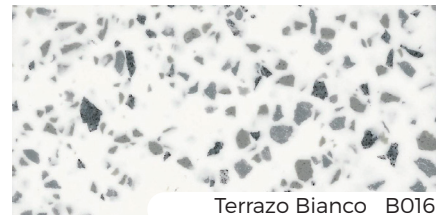

Solid Colours

Small and Medium Chips

Large & Transparent Chips

UP Chips

Marbled Colours

NEW COLOURS OF TRISTONE

THE 2022 COLLECTION

Cocoa Powder S309

H

Velvet F218

H

Terrazzo Bianco B016

White Coral MT018

Stardew MT017

Stone Glass V128B

Arezzo CR001