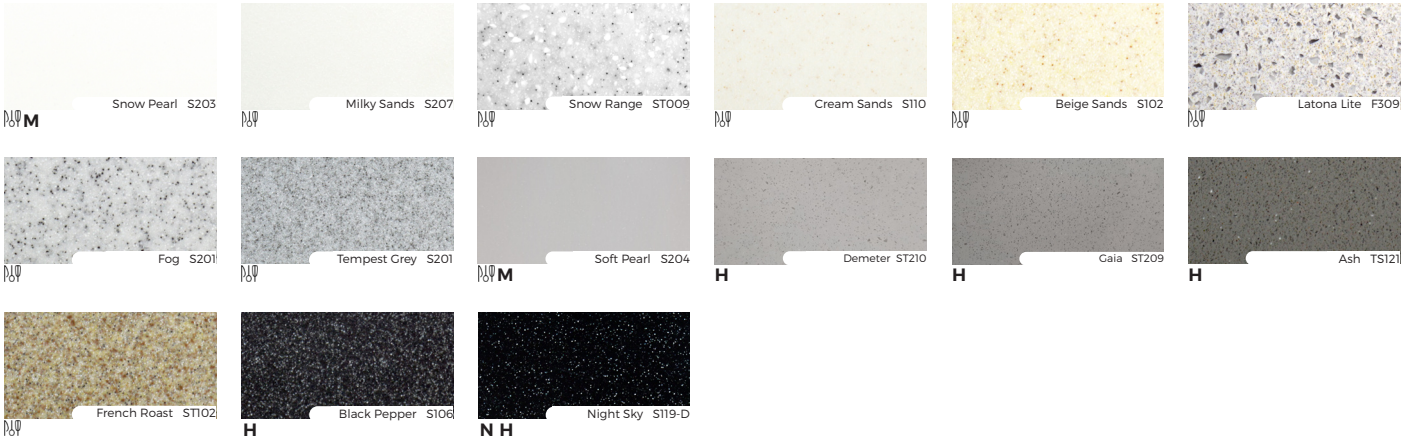

Solid Colours

Small and Medium Chips

Large & Transparent Chips

UP Chips

Marbled Colours

NEW COLOURS OF TRISTONE

THE 2022 COLLECTION

Cocoa Powder S309

H

Velvet F218

H

Terrazzo Bianco B016

White Coral MT018

Stardew MT017

Stone Glass V128B

Arezzo CR001

Available Widths

All sheets available at 760mm width
Select colours may be available
in wider sheets.

For wider sheet availability,
please get in touch with the
office directly.

Available Thicknesses

Thicker sheets are available for special
projects.

6mm Pure White Only
12mm All UK Colours

* Please contact office for information on
UV resistant sheets.