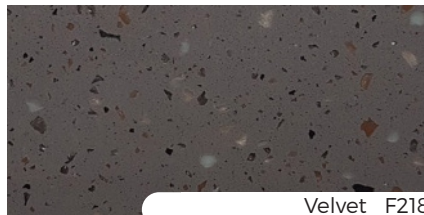

Solid Colours

Small and Medium Chips

Large & Transparent Chips

UP Chips

Marbled Colours

NEW COLOURS OF TRISTONE

THE 2022 COLLECTION

Cocoa Powder S309

H

Velvet F218

H

Terrazzo Bianco B016

White Coral MT018

Stardew MT017

Stone Glass V128B

Arezzo CR001

Salerno CR003

H

Sample Hotline:
01642 616880

Alternatively email:
samples@tristoneuk.com

Or go to:
tristonesolidsurfaces.uk/contact

- * Limited Availability
- Translucent Colours
- UV Resistant sheets available*
- Suitable for Kitchen Applications
- N** Dark Scratch Colours
- H** High Maintenance
- M** Metallic Chips

6mm Pure White Only
12mm All UK Colours

* Please contact office for information on
UV resistant sheets.